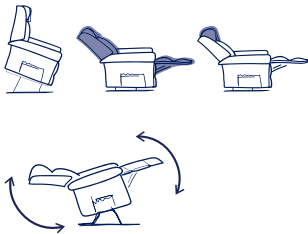

## Dual Action

The Monet Dual Action offers independent headrest function along with recline and tilt. The heating function provides warmth and comfort during the colder months whilst Zero Gravity tilt-in-space positioning creates a feeling of weightlessness and promotes pressure redistribution.

## Features & Benefits

- **Independent Adjustable Headrest** improves comfort whilst watching TV or reading a book.
- **Integrated Lift and Recline** functions for easy sit-to-stand.
- **Extending Legrest** supports more of the lower legs for enhanced comfort.
- **Heating Function** within the backrest provides warmth and comfort during the colder months.
- **Zero Gravity** tilt-in-space positioning creates a feeling of weightlessness and promotes pressure redistribution.
- **Backlit Hand Control** with integrated USB charging point.
- **Lithium Ion Battery Backup** ensures chair can be used in the event of a power outage or if moved between rooms during the day.